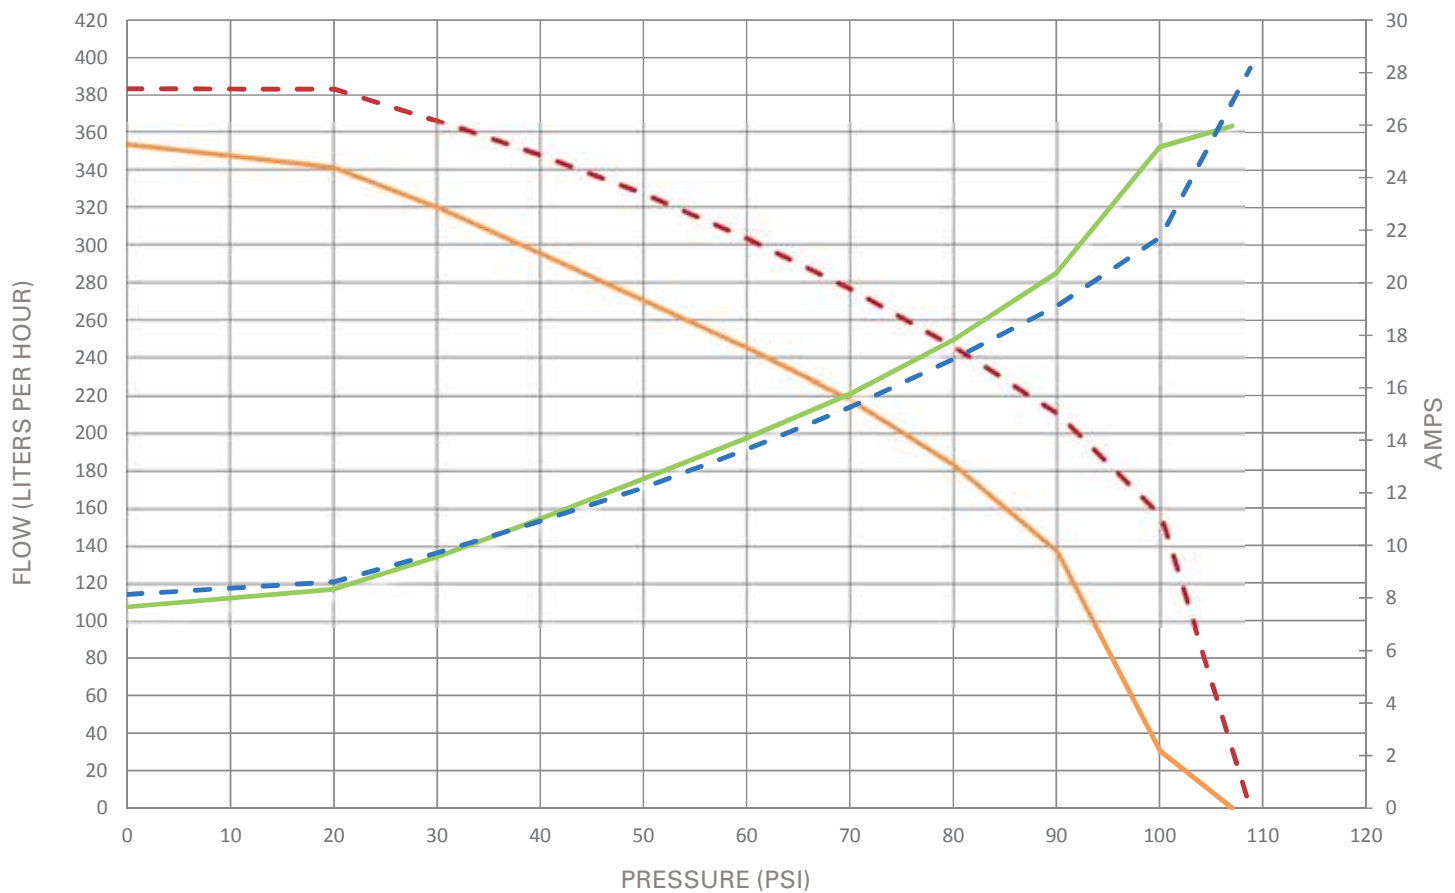

GSS350G3, GSS351G3, GSS352G3

Gallons Per Hour Flowchart

Liters Per Hour Flowchart

— FLOW @ 12V
 - - - FLOW @ 13.5V
 — AMPS @ 12V
 - - - AMPS @ 13.5V