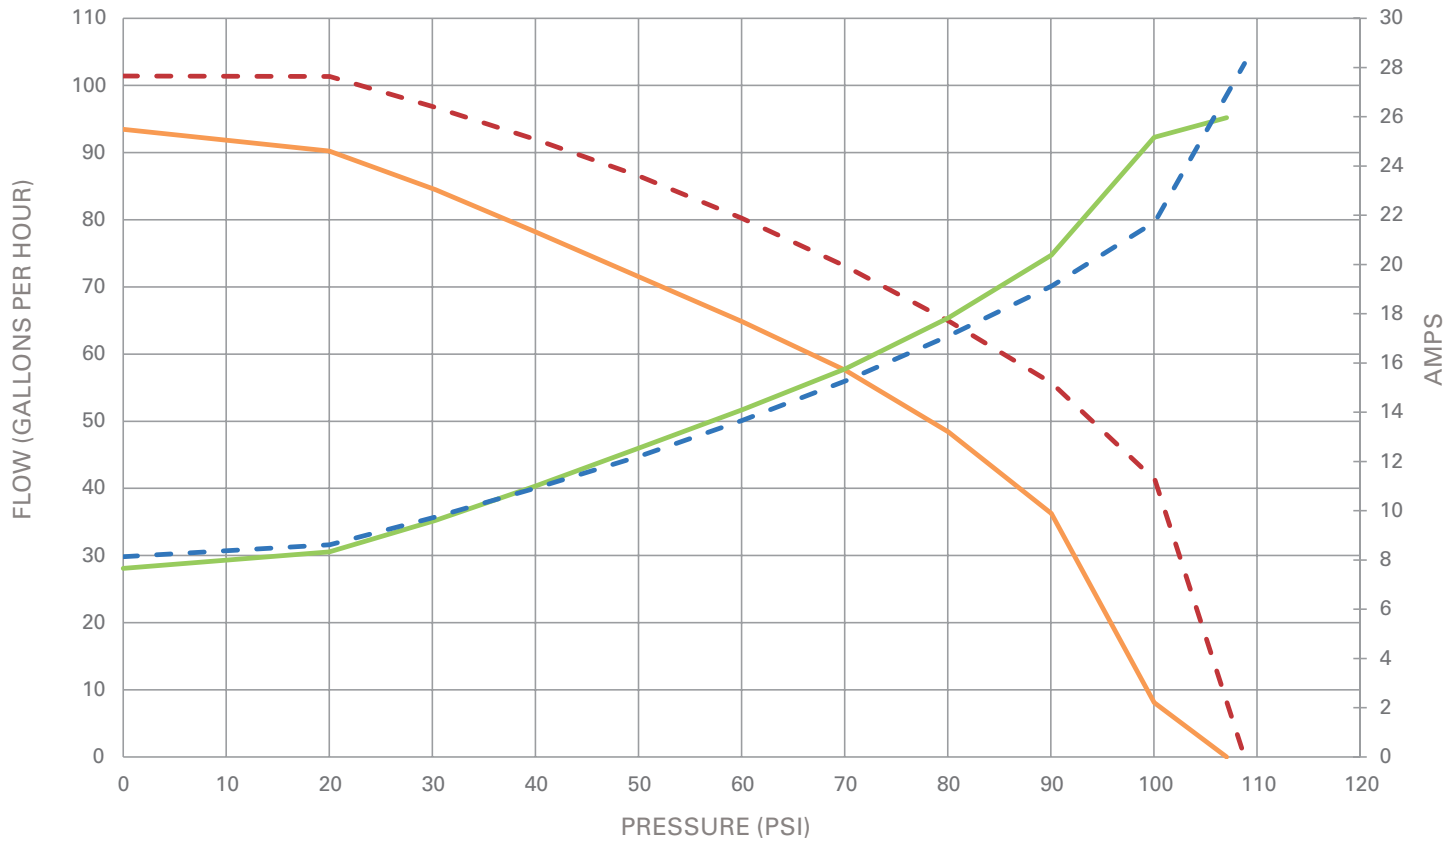

GSS350G3, GSS351G3, GSS352G3

Gallons Per Hour Flowchart

Liters Per Hour Flowchart

— FLOW @ 12V
 - - - FLOW @ 13.5V
 — AMPS @ 12V
 - - - AMPS @ 13.5V